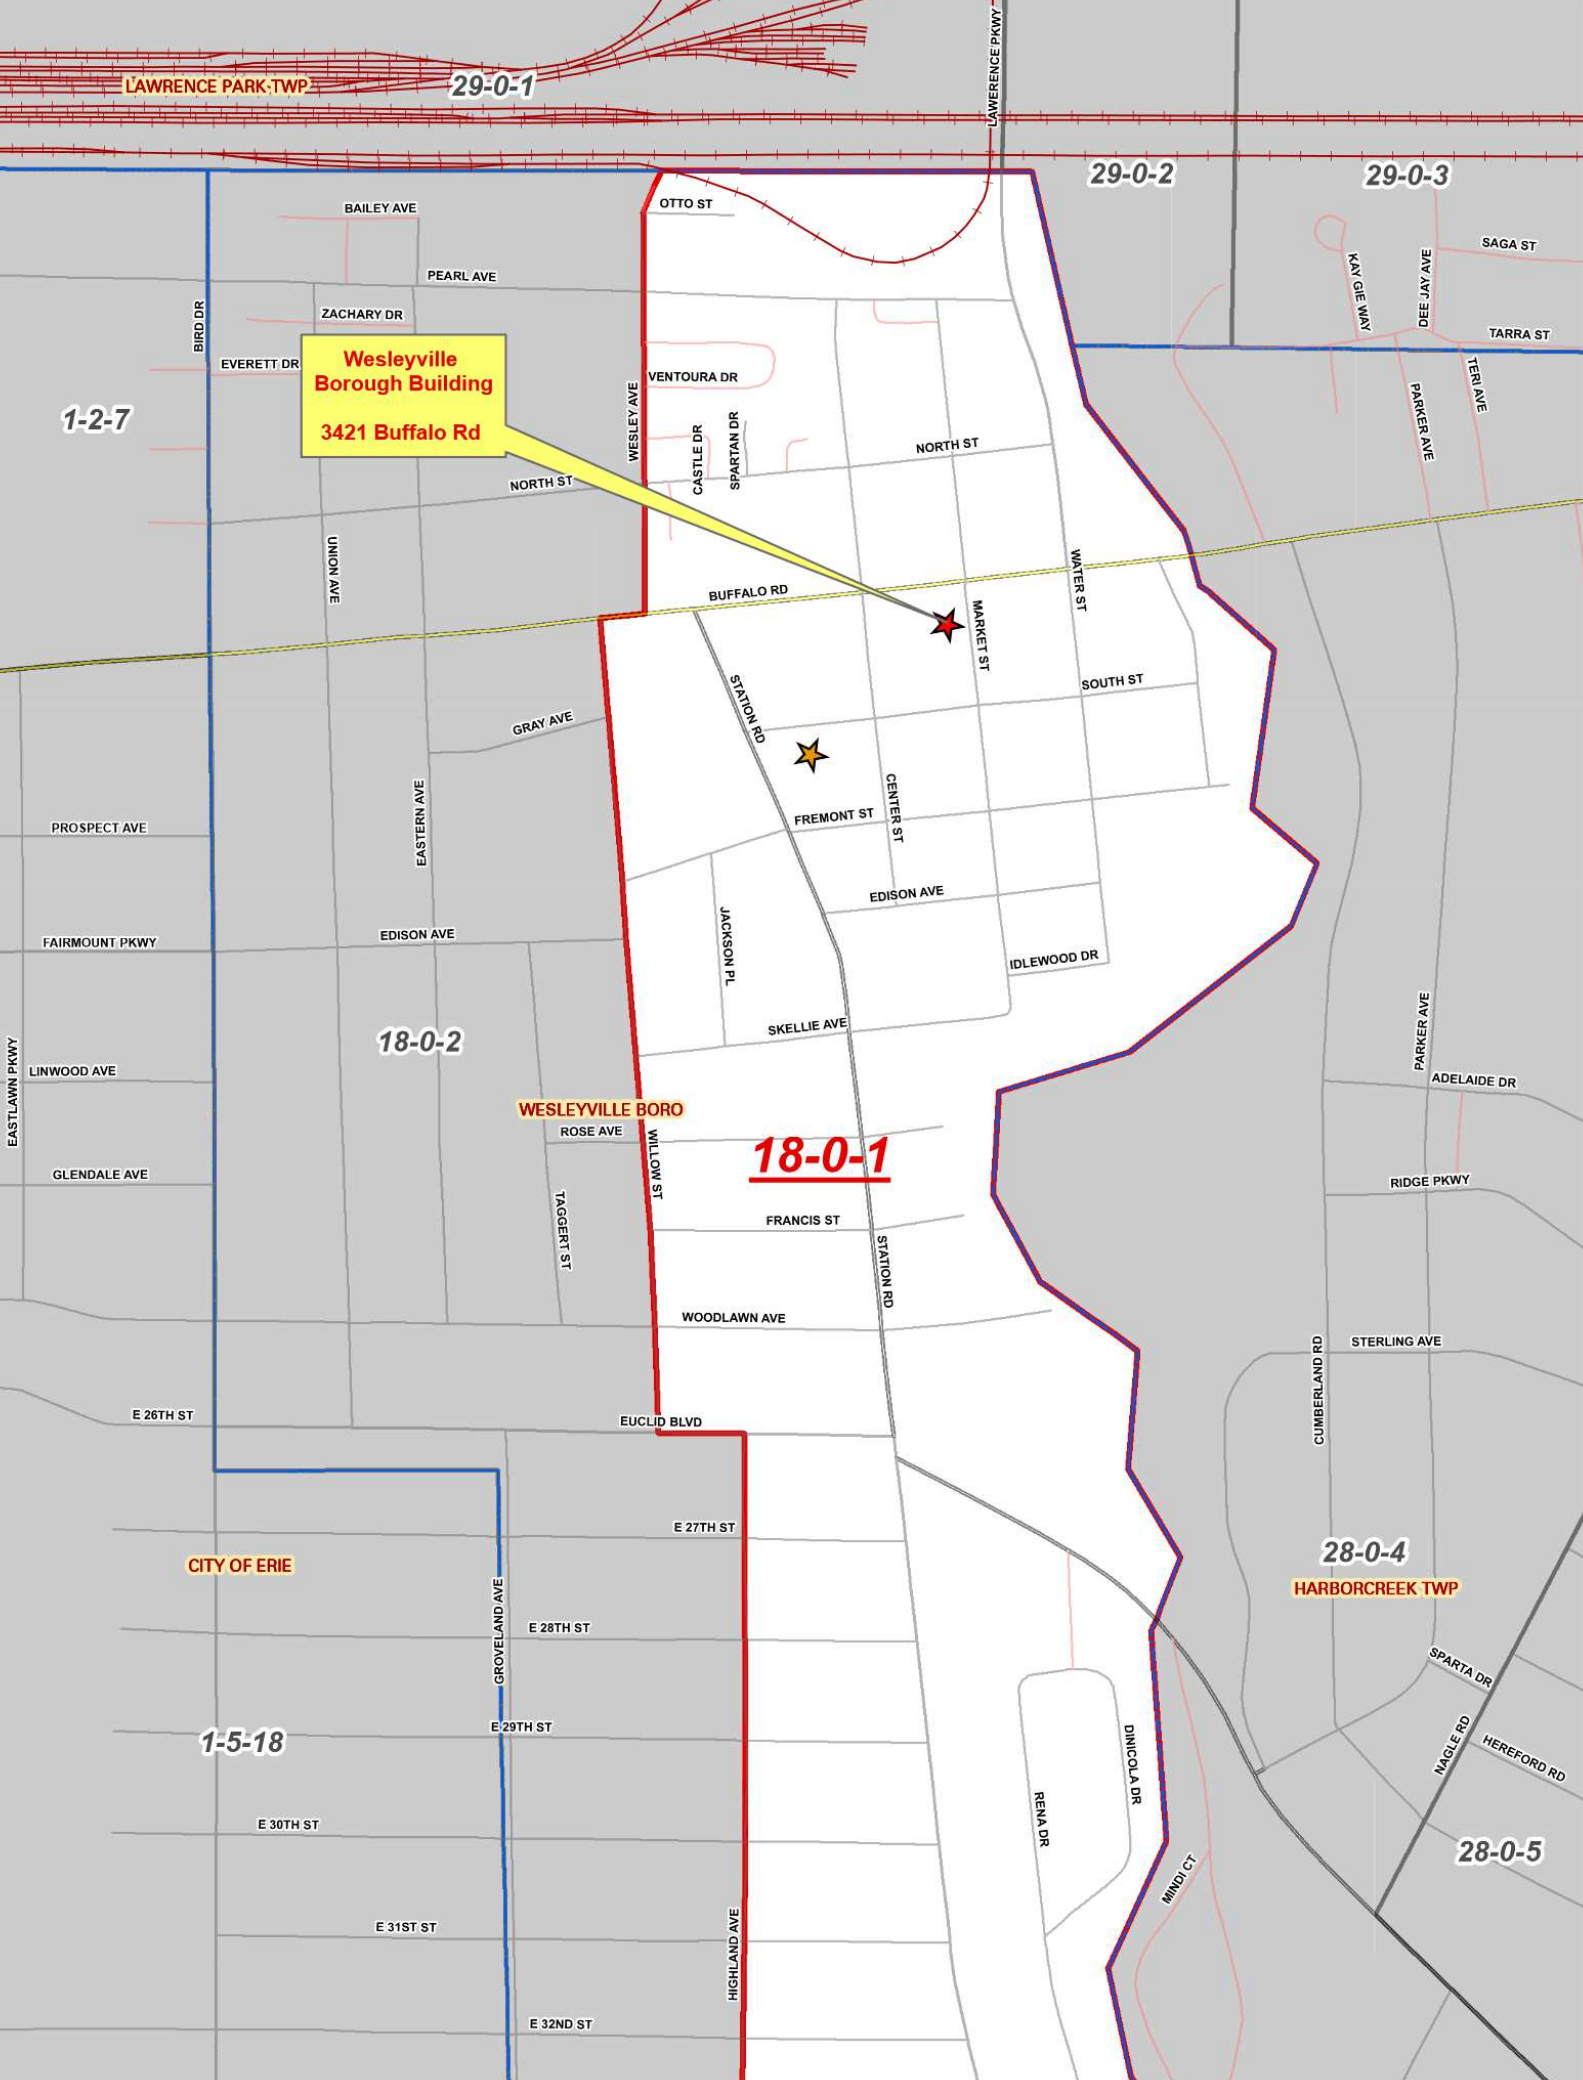

LAWRENCE PARK TWP

29-0-1

29-0-2

29-0-3

**Wesleyville
Borough Building**
3421 Buffalo Rd

1-2-7

18-0-1

WESLEYVILLE BORO

CITY OF ERIE

28-0-4
HARBORCREEK TWP

28-0-5

1-5-18

18-0-2

OTTO ST

BAILEY AVE

PEARL AVE

SPARTAN DR

NORTH ST

BUFFALO RD

STATION RD

MARKET ST

WATER ST

SOUTH ST

GRAY AVE

E 27TH ST

28-0-4

HARBORCREEK TWP

1-5-18

E 28TH ST

E 29TH ST

E 30TH ST

E 31ST ST