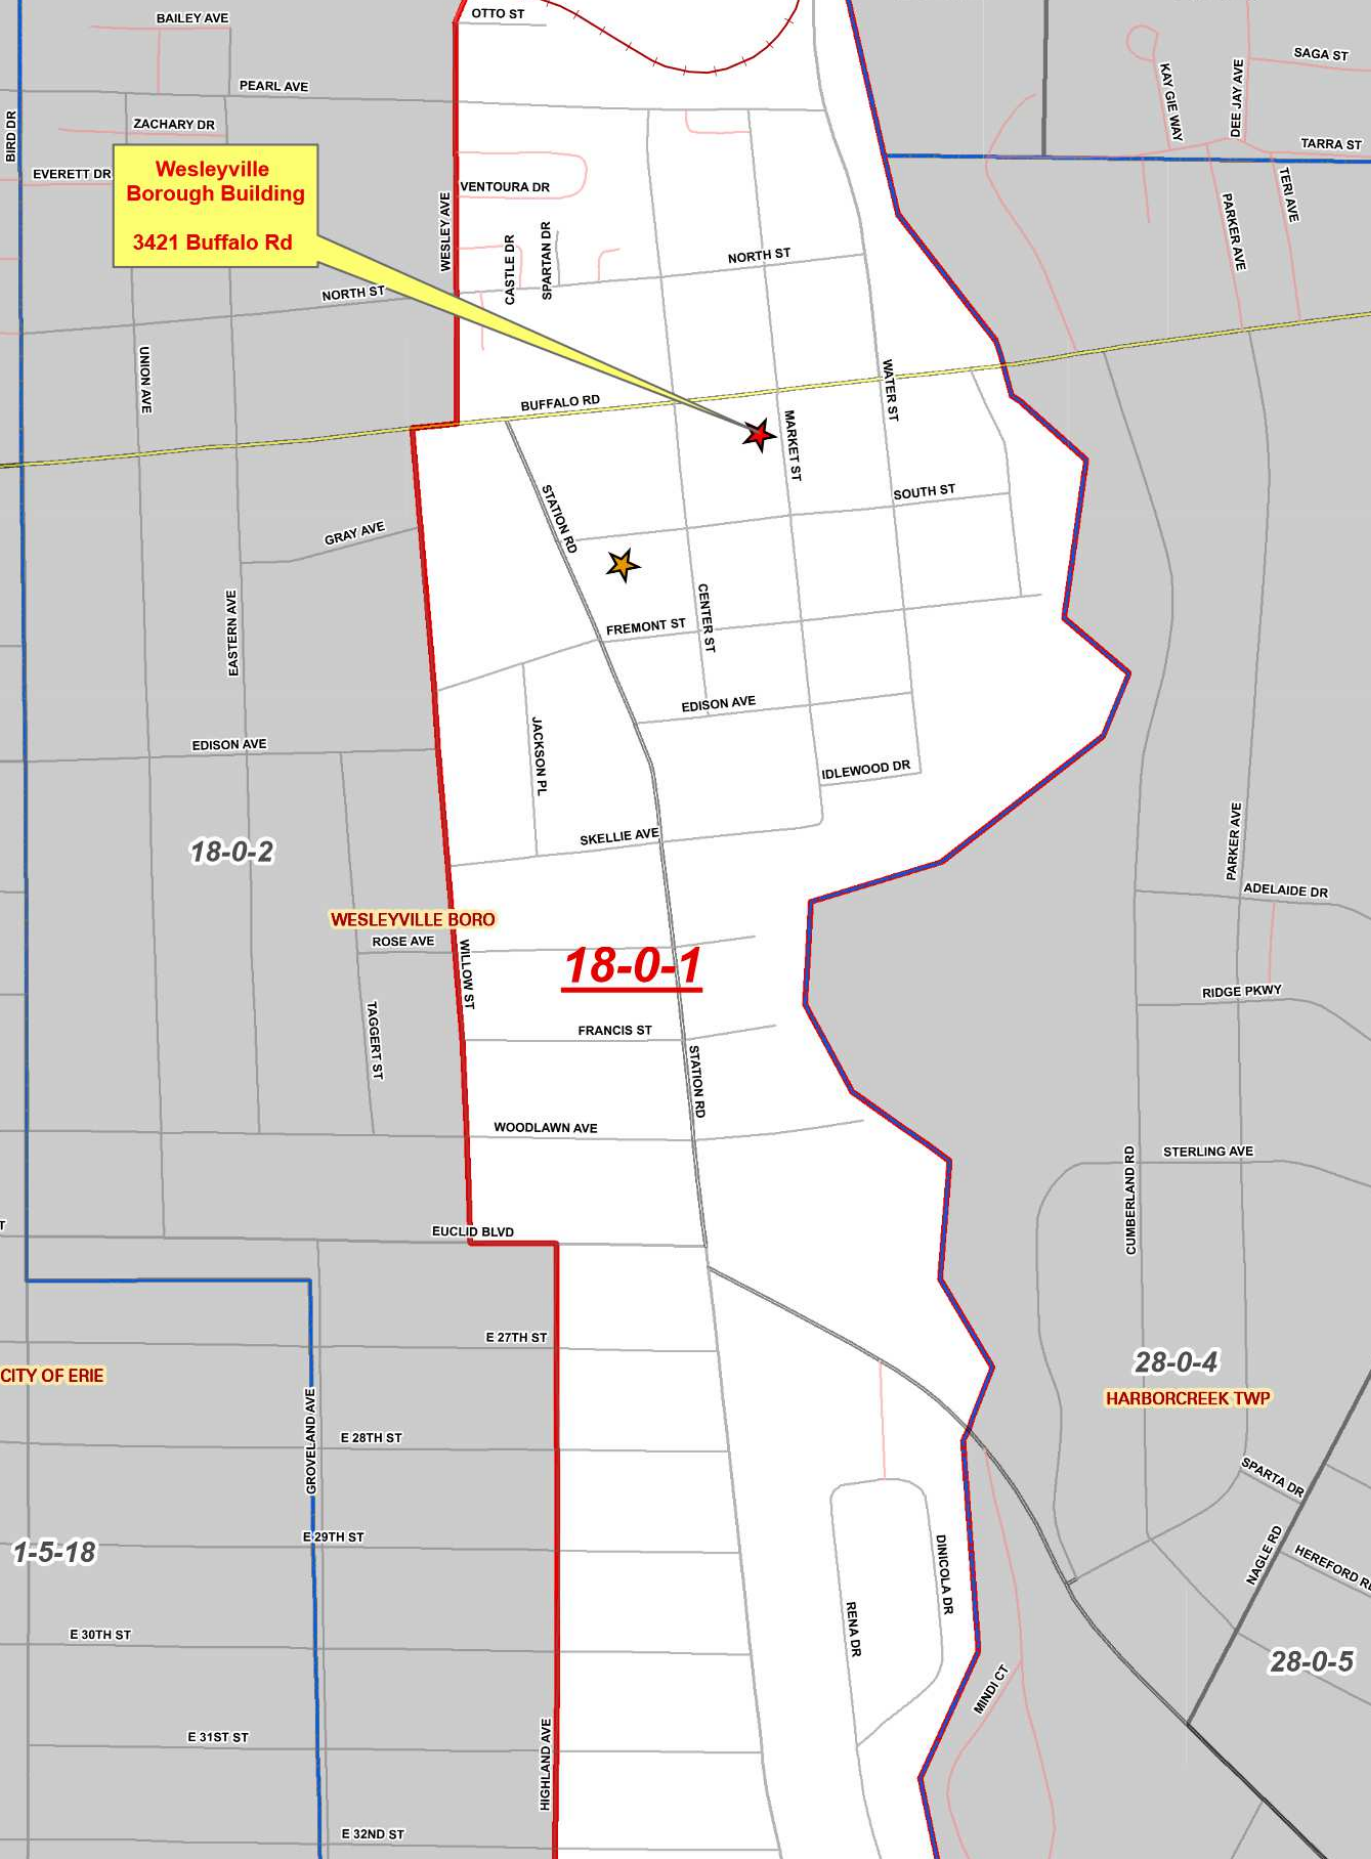

LAWRENCE PARK TWP

29-0-1

29-0-2

29-0-3

**Wesleyville
Borough Building**
3421 Buffalo Rd

1-2-7

18-0-1

WESLEYVILLE BORO

CITY OF ERIE

28-0-4
HARBORCREEK TWP

28-0-5

1-5-18

18-0-2

OTTO ST

BAILEY AVE

PEARL AVE

SPARTAN DR

NORTH ST

BUFFALO RD

STATION RD

MARKET ST

WATER ST

SOUTH ST

GRAY AVE

E 27TH ST

28-0-4

HARBORCREEK TWP

1-5-18

E 28TH ST

E 29TH ST

E 30TH ST

E 31ST ST